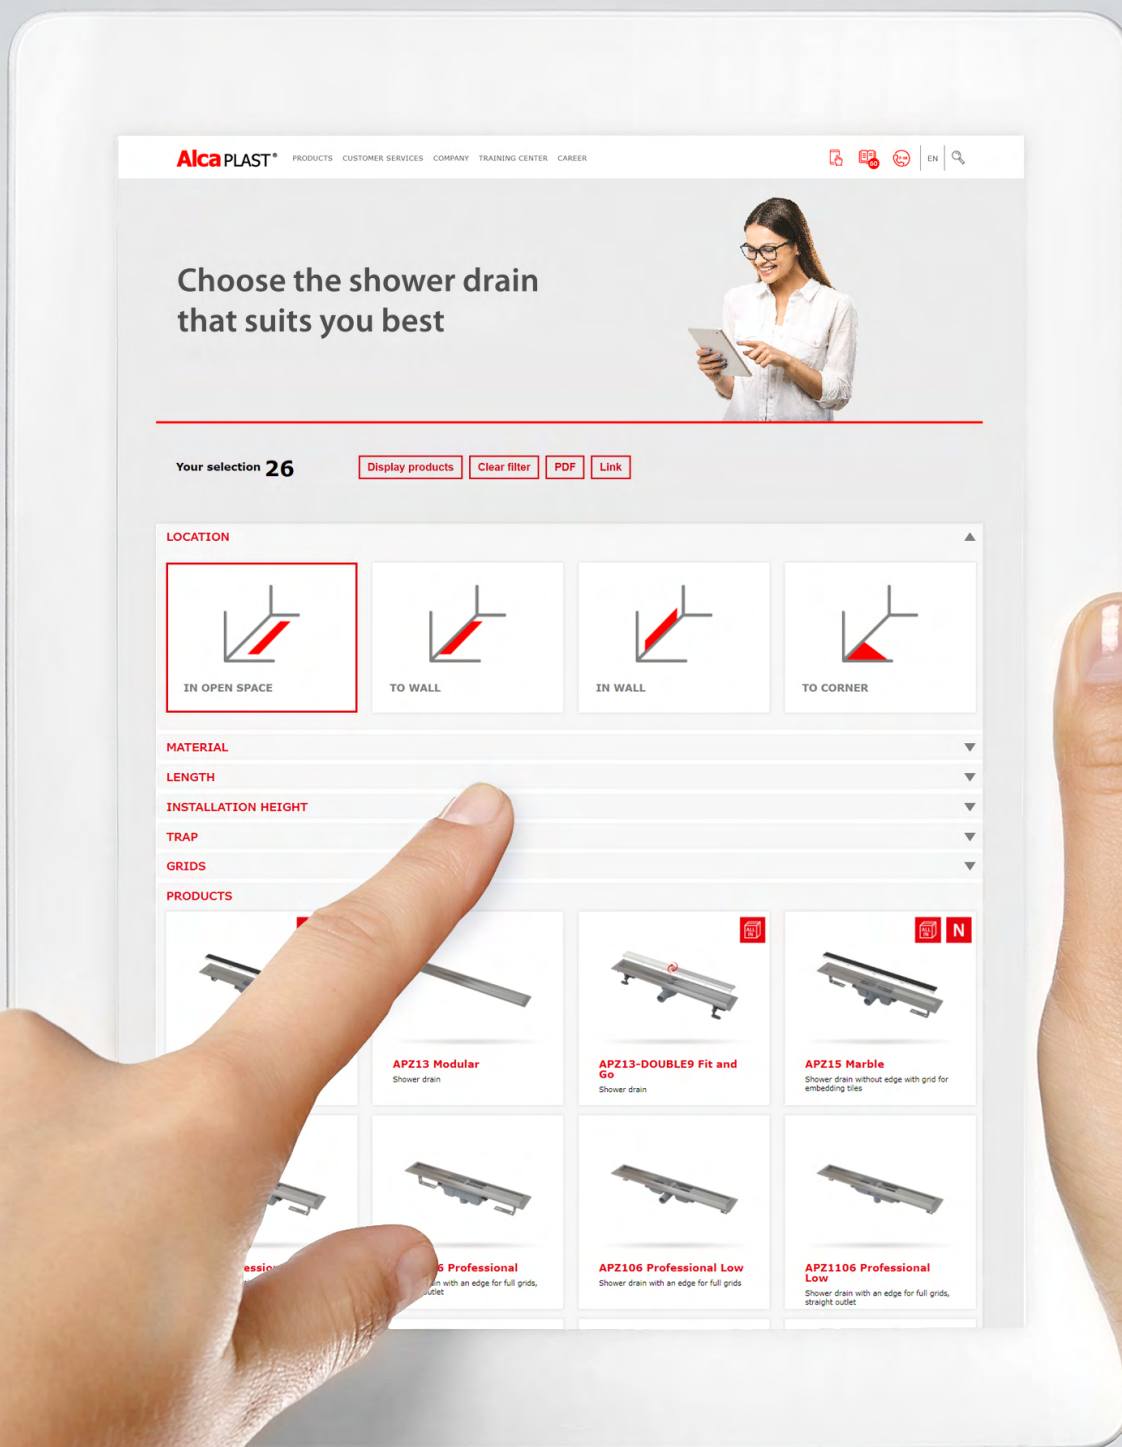

NOU

11

CONFIGURATOR CANAL DE SCURGERE PENTRU DUȘ

Am lansat un configurator de canale de scurgere de duș pe site-ul nostru web, care va facilita semnificativ orientarea într-un portofoliu larg de tipuri de canale de scurgere pentru duș ALCA. Puteți găsi rapid un canal de duș potrivit pentru baia dvs. selectând articolele din configurator în funcție de preferințele dumneavoastră.